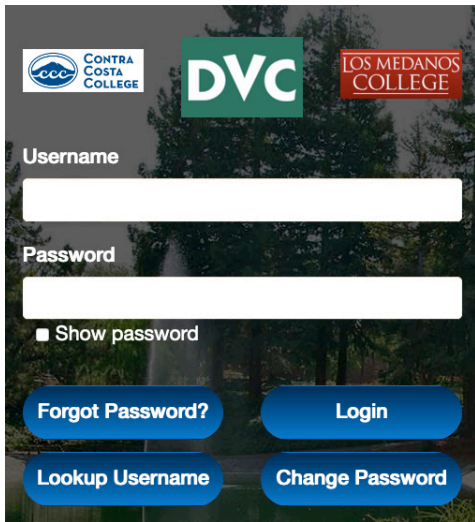

HOW DO I FIND MY REGISTRATION DATE?

1. Go to <https://m.4cd.edu/>
2. Log into InSitePortal.

3. Your registration date is listed on your InSite Portal homepage.