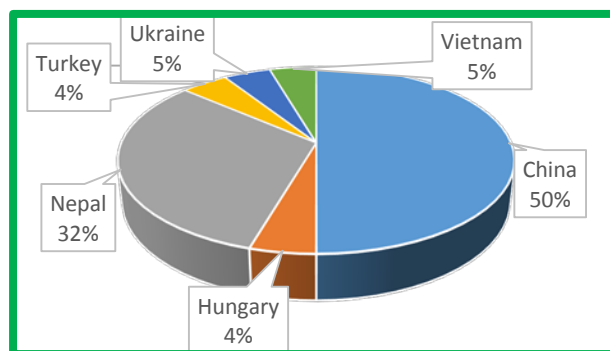

# 2017FA International Student – Snapshot

## Current Enrollment

New & Transfer: 22
Continuing: 84
<b>TOTAL: 106</b>

Total Applications	Entering Class	Yield %
40	22	<b>55%</b>

## Country of Origin: New & Transfer Students

## Transferred Out

28 international students transferred out at the end of Spring 2017 semester.

Universities of California (UC)	# of Students
UC Berkeley (UCB)	3
UC Davis (UCD)	4
UC Irvine (UCI)	2
UC Los Angeles (UCLA)	2
UC Riverside (UCR)	2
UC Santa Barbara (UCSB)	1