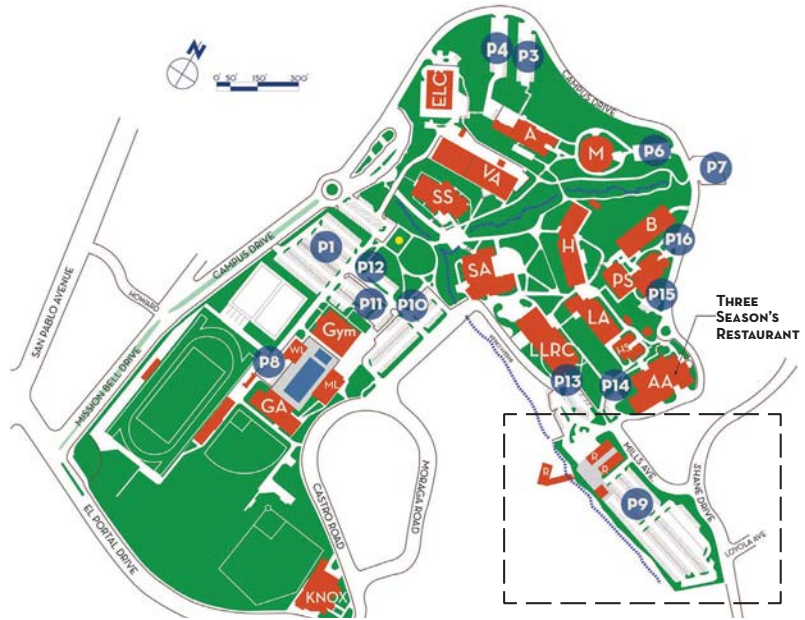

CONTRA COSTA COLLEGE MAP & DIRECTIONS

HOW TO GET HERE

Contra Costa College
San Pablo, CA
Parking Lot 9

AUTOMOBILES

FROM THE SOUTH & WEST

Travel east on I-80 toward Sacramento, take the El Portal exit and turn left under the freeway. Turn right at Fordham Street and left onto Shane Drive. The next stop sign is Mills Avenue turn left. Parking Lot 9 is located on your left.

FROM THE EAST

Travel west on I-80 toward Oakland, exit at El Portal Drive. Turn right at Fordham Street and left onto Shane Drive. The next stop sign is Mills Avenue turn left. Parking Lot 9 is located on your left.

FROM THE RICHMOND-SAN RAFAEL BRIDGE

From the bridge/I-580 going east, take the Castro Street exit and follow the signs for the Richmond Parkway. Follow the Parkway several miles north/east to San Pablo Avenue; turn right, go about a mile to the fourth stoplight, and turn left onto El Portal Drive. Turn left at Fordham Street left onto Shane Drive. The next stop sign is Mills Avenue turn left. Parking Lot 9 is located on your left.

PARKING

Parking permits will be suspended for the duration of the event. Police aides will be available to direct you.

AA	Administrative & Applied Arts	ML	Men's Locker Room
A	Art	M	Music
B	Biological Sciences	KNOX	John and Jean Knox Center for the Performing Arts
CTC	Computer Technology Center	PS	Physical Sciences
ELC	Early Learning Center	R	Receiving/Buildings & Grounds/Campus Police
GA	Gym Annex	SA	Student Association
HS	Health Sciences	SS	Student Services (opening fall 2008)
H	Humanities	VA	Vocational Arts
LA	Liberal Arts	WL	Women's Locker Room
LLRC	Library and Learning Resource Center