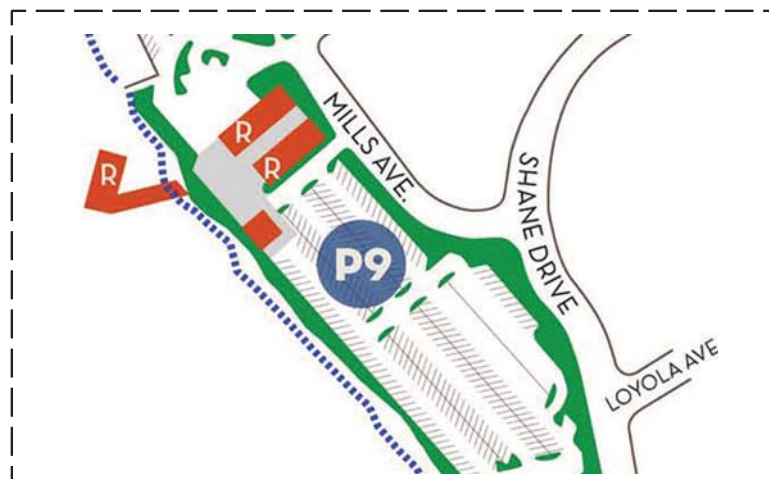

CONTRA COSTA COLLEGE MAP & DIRECTIONS

HOW TO GET HERE

Contra Costa College
San Pablo, CA
Parking Lot 9

AUTOMOBILES

FROM THE SOUTH & WEST

Travel east on I-80 toward Sacramento, take the El Portal exit and turn left under the freeway. Turn right at Fordham Street and left onto Shane Drive. The next stop sign is Mills Avenue turn left. Parking Lot 9 is located on your left.

FROM THE EAST

Travel west on I-80 toward Oakland, exit at El Portal Drive. Turn right at Fordham Street and left onto Shane Drive. The next stop sign is Mills Avenue turn left. Parking Lot 9 is located on your left.

FROM THE RICHMOND-SAN RAFAEL BRIDGE

From the bridge/I-580 going east, take the Castro Street exit and follow the signs for the Richmond Parkway. Follow the Parkway several miles north/east to San Pablo Avenue; turn right, go about a mile to the fourth stoplight, and turn left onto El Portal Drive. Turn left at Fordham Street left onto Shane Drive. The next stop sign is Mills Avenue turn left. Parking Lot 9 is located on your left.

PARKING

Parking permits will be suspended for the duration of the event. Police aides will be available to direct you.

AA	Administrative & Applied Arts	ML	Men's Locker Room
A	Art	M	Music
B	Biological Sciences	KNOX	John and Jean Knox Center for the Performing Arts
CTC	Computer Technology Center	PS	Physical Sciences
ELC	Early Learning Center	R	Receiving/Buildings & Grounds/Campus Police
GA	Gym Annex	SA	Student Association
HS	Health Sciences	SS	Student Services (opening fall 2008)
H	Humanities	VA	Vocational Arts
LA	Liberal Arts	WL	Women's Locker Room
LLRC	Library and Learning Resource Center